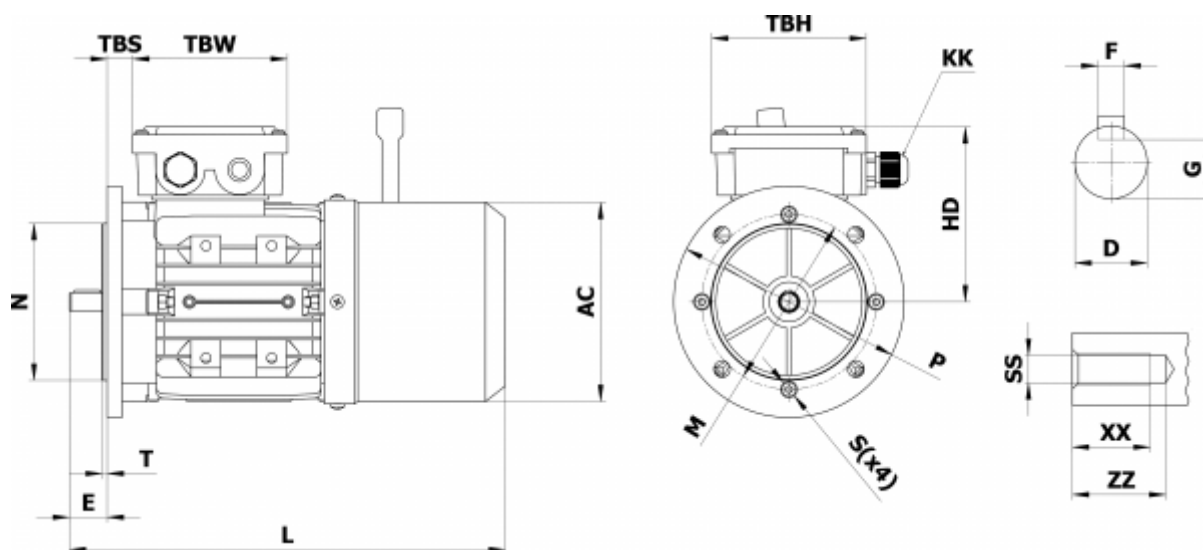

Data Sheet

Article number: 250400400414

Description: Kleedrive brake motor MSB 112M-4 4.0kw 1400 rpm
3x400/690V 50HZ IP55 B5 DC-brake

Measures

AA = 220	KK = 2-M25x1,5	T = 4
AC = Ø229	L = 462	TBH = 112
AD = 279	M = Ø215	TBS = 32
D = Ø28	N = Ø180	TBW = 112
E = 60	P = Ø200	XX = 22
F = 8	R = 0	ZZ = 30
G = 24	S = Ø15	
HD = 167	SS = M10	